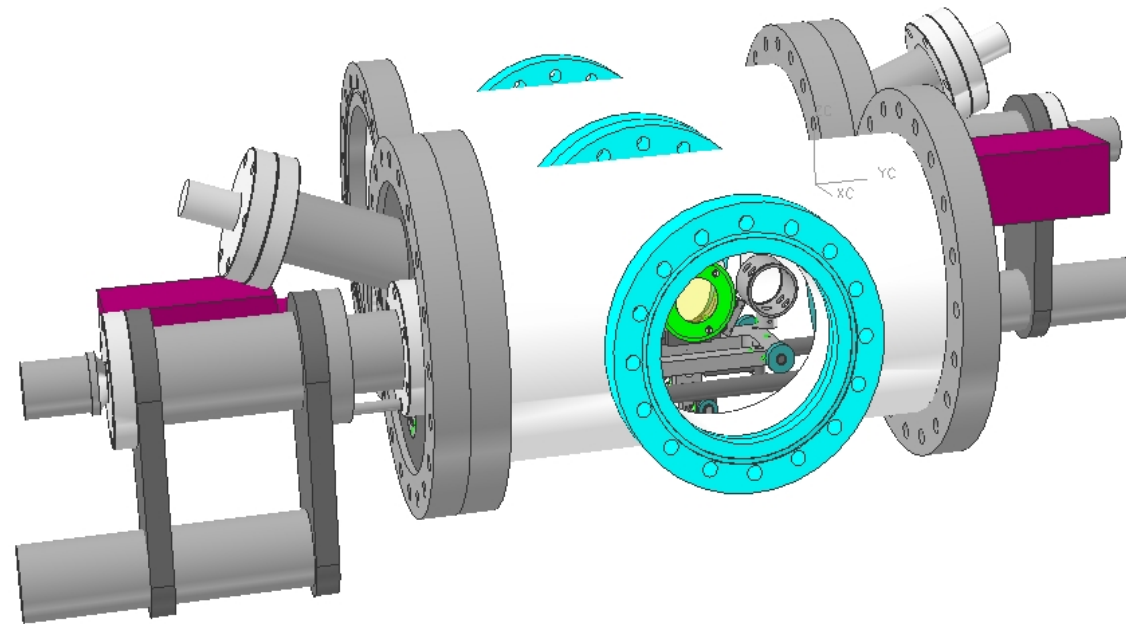

# HiTRAP profile measurement back side

28 june 2006

# HiTRAP profile measurement dual direction setup

28 june 2

# HiTRAP profile measurement dual direction setup

28 june 2006