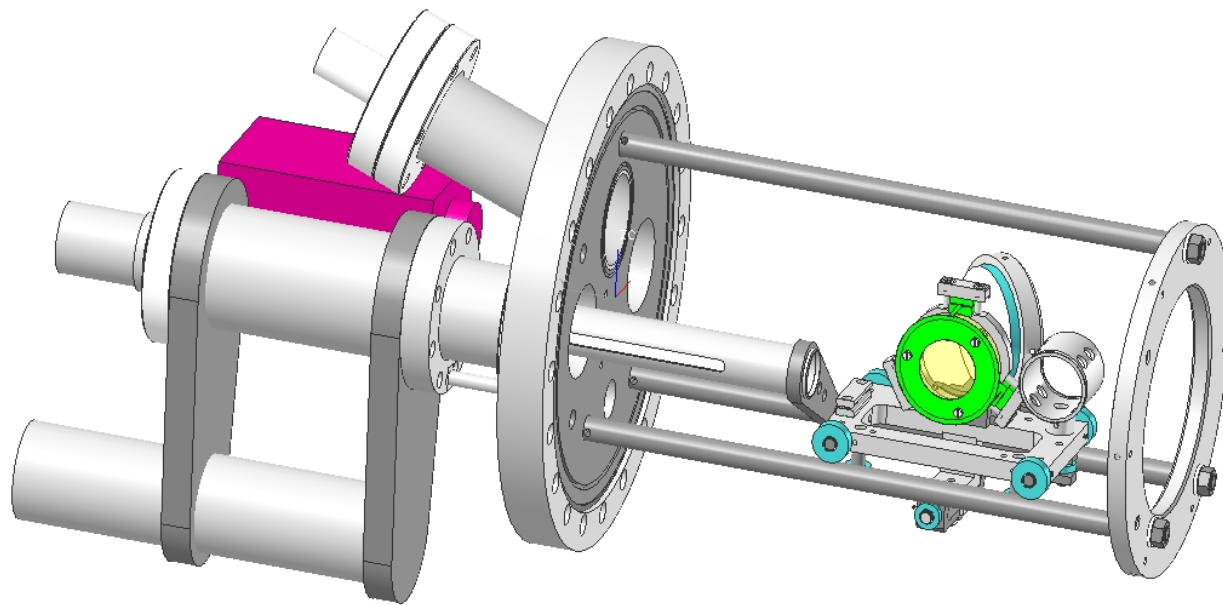

# HiTRAP profile measurement basics

28 june 2006

# HiTRAP profile measurement back side

28 june 2006

# HiTRAP profile measurement dual direction setup

28 june 2

# HiTRAP profile measurement dual direction setup

28 june 2006